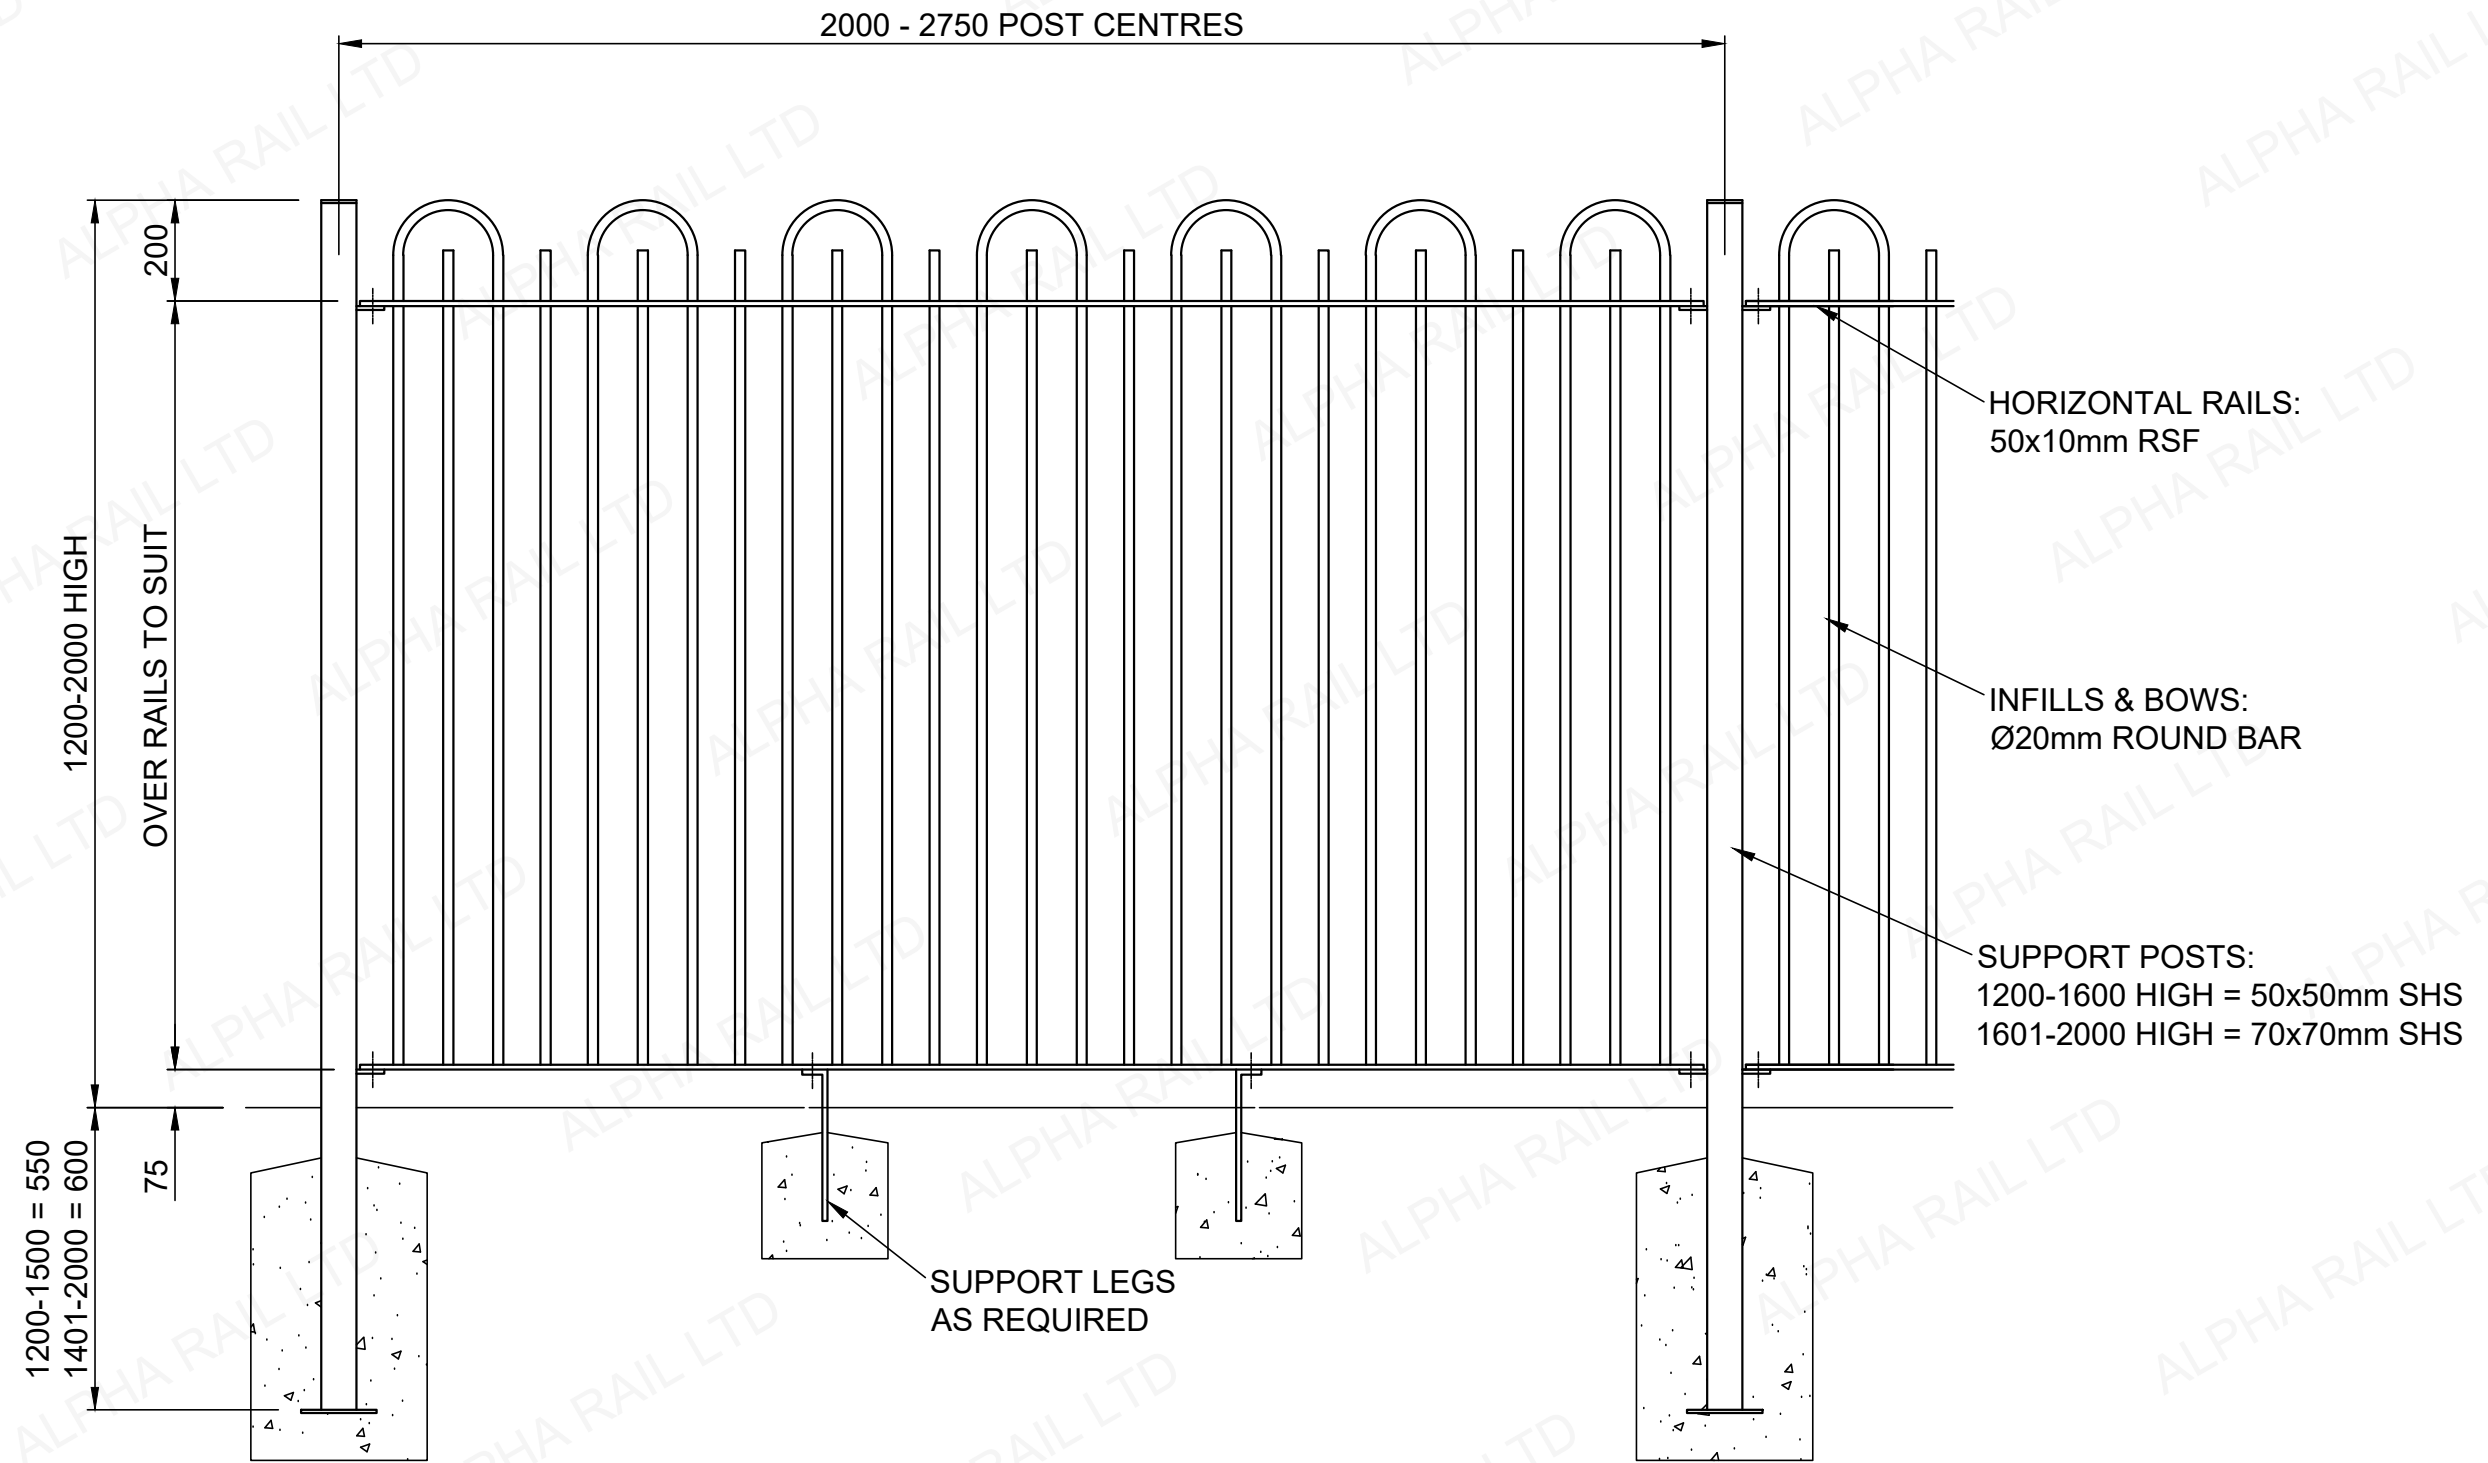

TYPICAL ELEVATION

DRAWING.	BT303/003
TITLE.	RAVENSHEAD BOW TOP

ALPHA RAIL
RAILINGS . GATES . GUARDRAIL